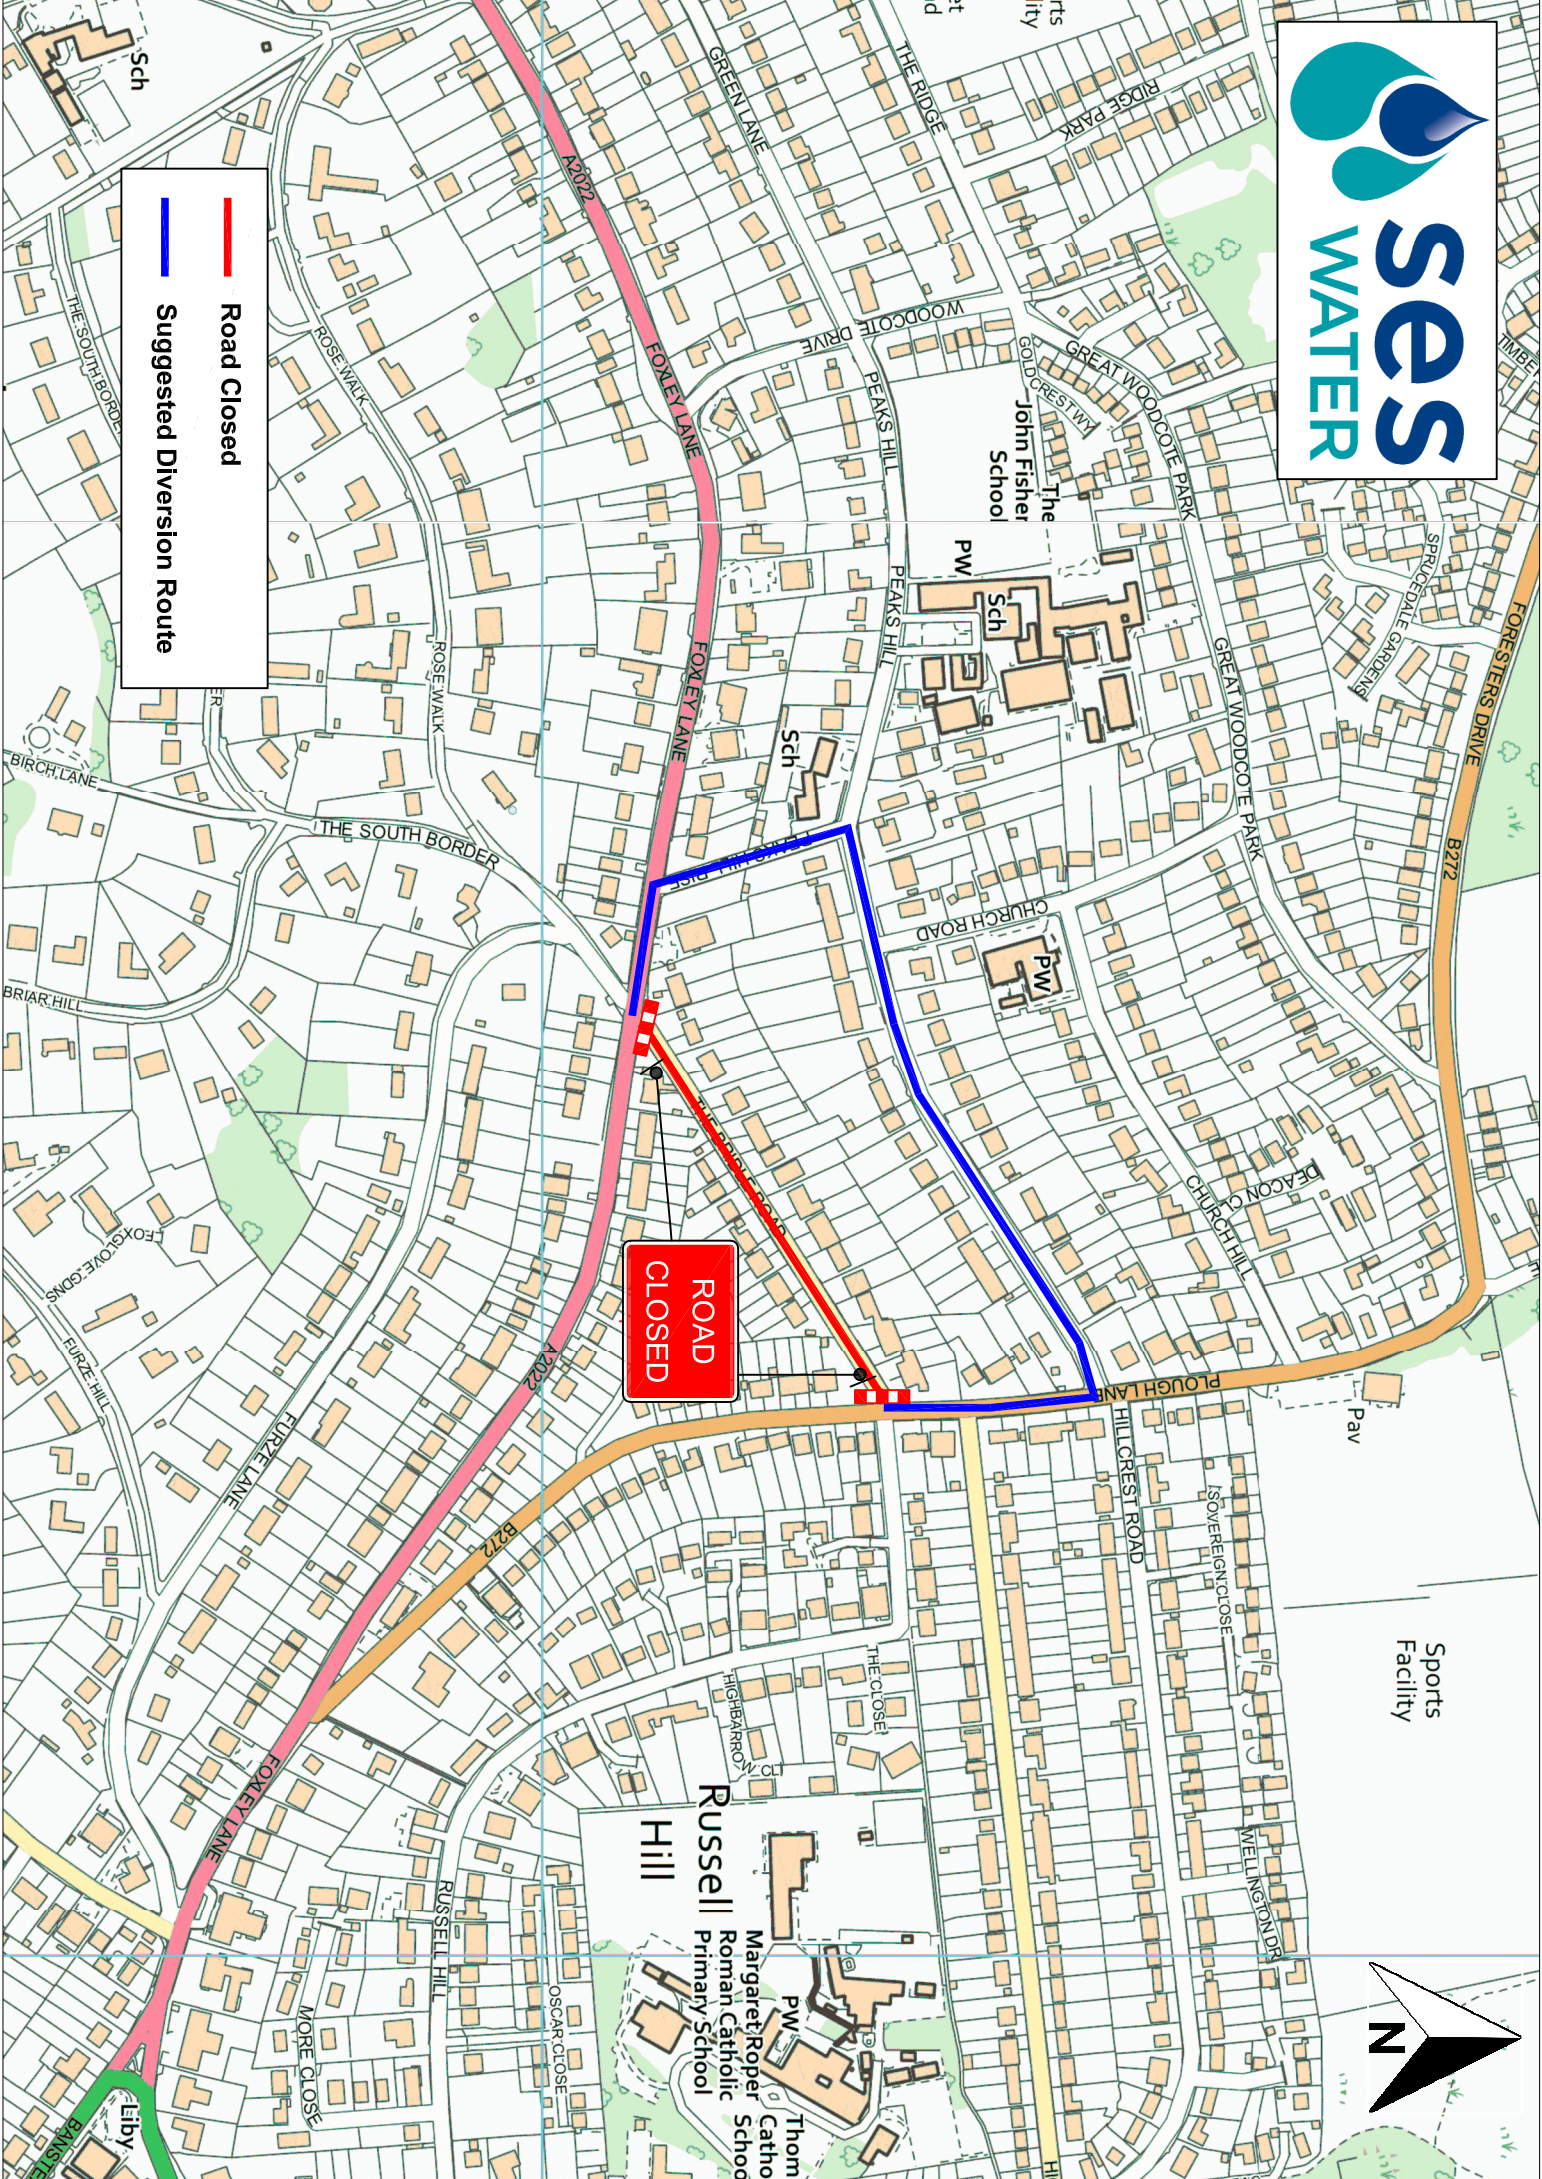

Road Closed

Suggested Diversion Route

ROAD CLOSED

Sports Facility

Russell Hill

Thomas Catholic School
Margaret Roper Roman Catholic Primary School

The John Fisher School

PW Sch

PW Sch

Pav

Pav

Pav

Pav

Pav

Pav